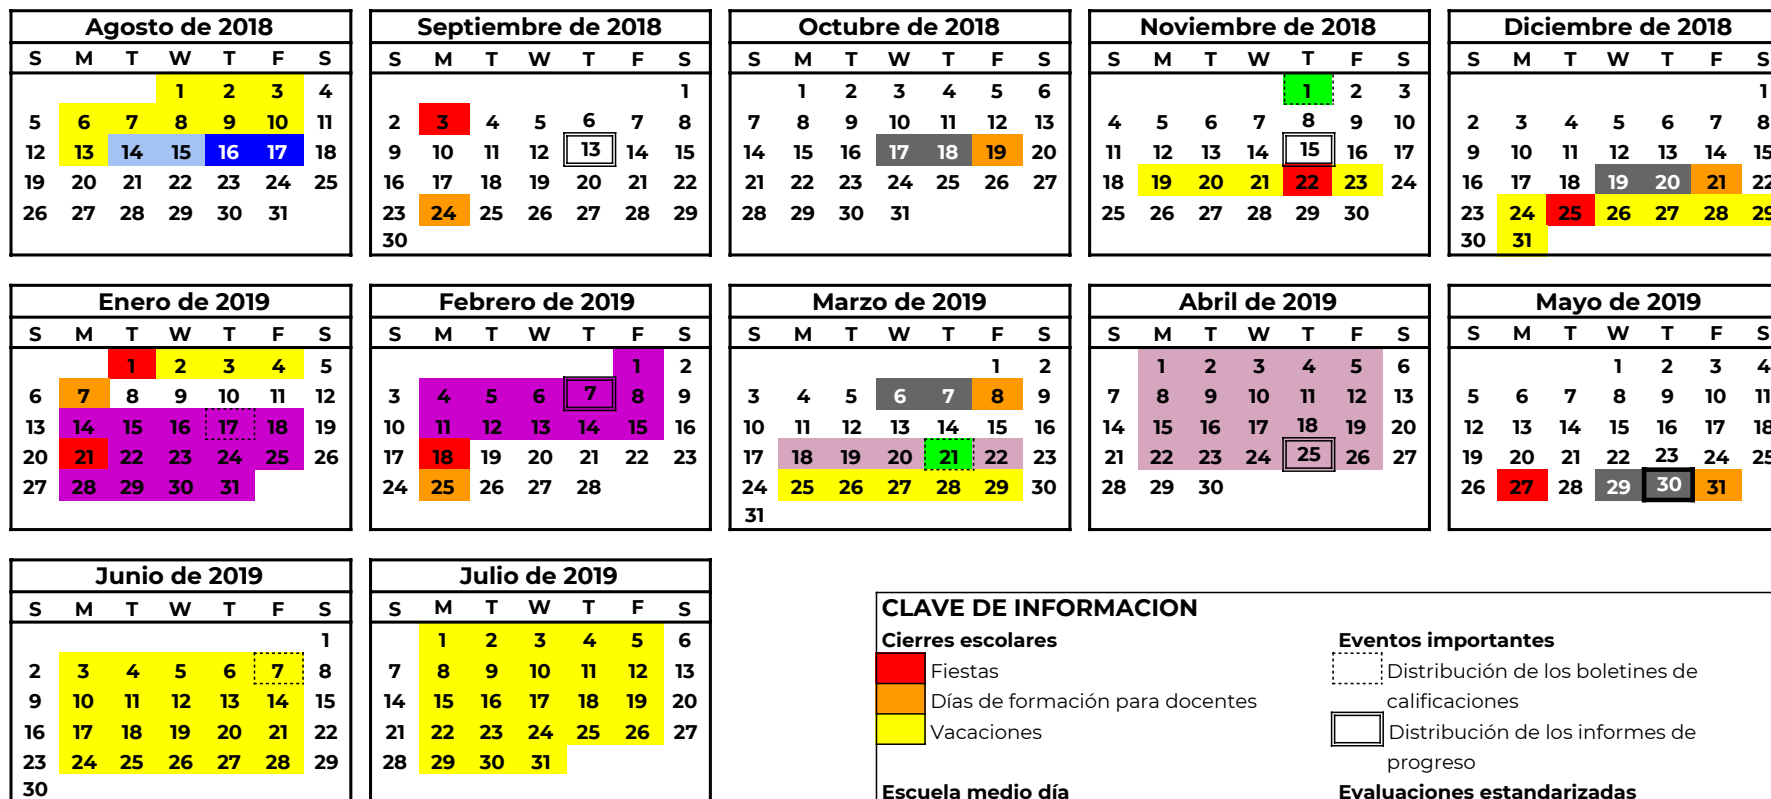

STRIVE Prep Middle Schools 2018-2019 Calendar Version 2 - Updated December 15, 2018

Quarter Dates	Weeks	Inst Days
Quarter 1: August 14, 2018 - October 19, 2018	10	46
Quarter 2: Octoebr 22, 2018 - December 21, 2018	9	39
Quarter 3: January 8, 2019 - March 8, 2019	9	40
Quarter 4: March 11, 2019 - May 30, 2019	11	53

KEY

School Closures

- Holidays
- Teacher Training Days
- Vacation

School Half-days

- First Day of School - Grade 6
- First Day of School - Grade 7 & 8
- Family/Teacher Conferences*
- End-of-term Assessments
- Last Day of School

Important Events

- Report Card Distribution
- Progress Report Distribution

Standardized Assessments

- ACCESS Testing
- CMAS Testing

Calendario STRIVE Prep Escuelas Intermedias 2018-2019

Versión 2 - Actualizado el 15 de diciembre de 2018

Fechas del trimestre	Semanas	Días de clase
1º trimestre: 14 de agosto de 2018 - 19 de octubre de 2018	10	46
2º trimestre: 22 de octubre de 2018 - 21 de diciembre de 2018	9	39
3º trimestre: 8 de enero de 2019 - 8 de marzo de 2019	9	40
4º trimestre: 11 de marzo de 2019 - 30 de mayo de 2019	11	53