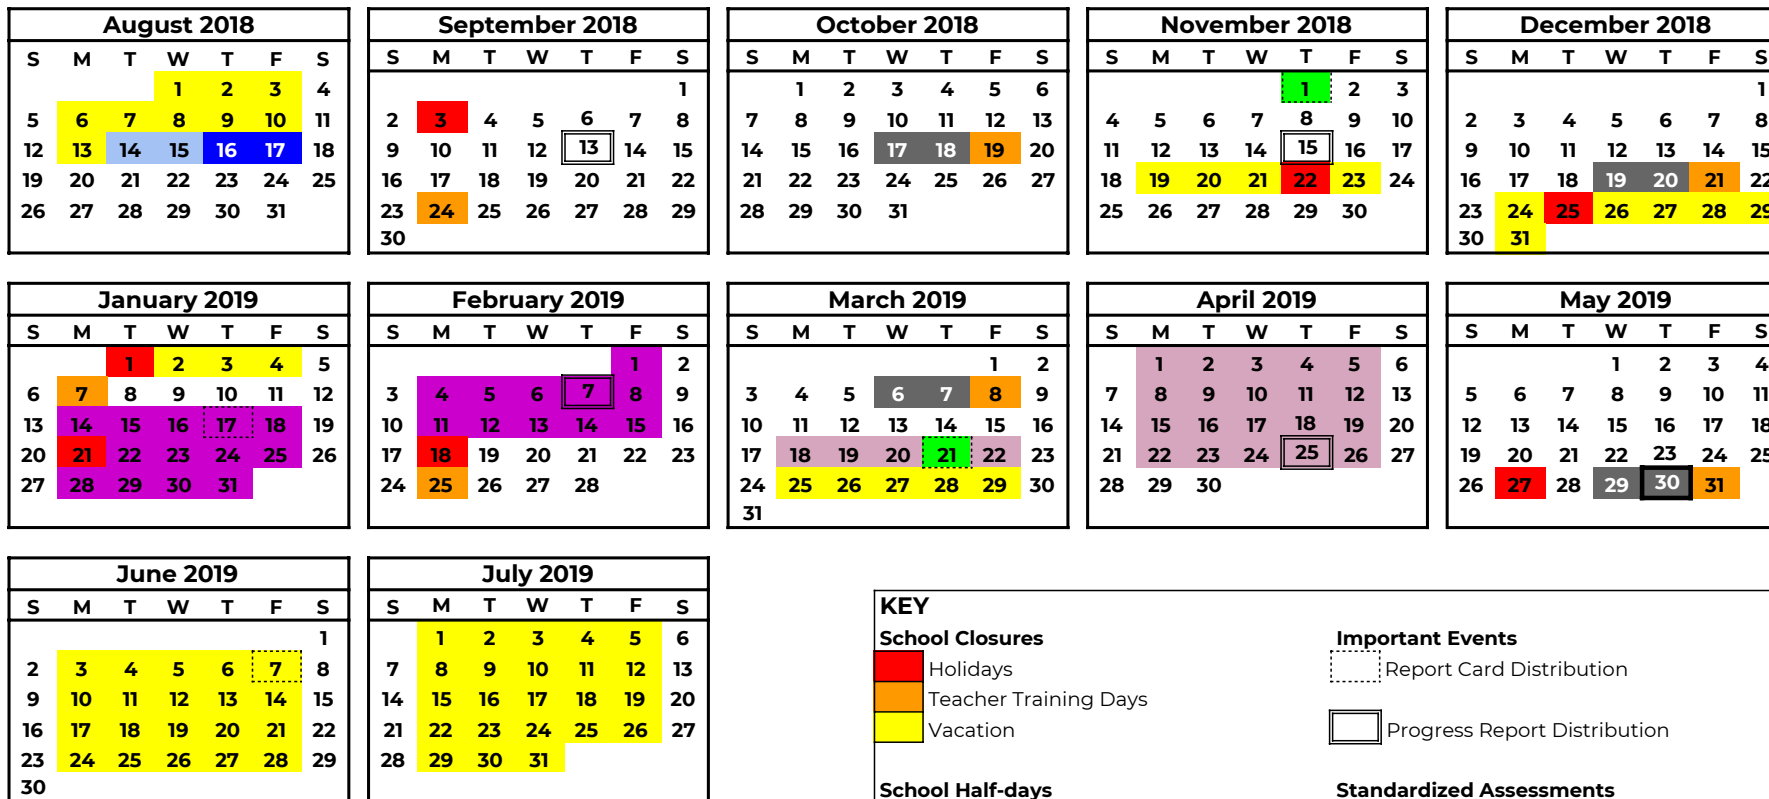

STRIVE Prep Middle Schools 2018-2019 Calendar Version 2 - Updated December 15, 2018

Quarter Dates	Weeks	Inst Days
Quarter 1: August 14, 2018 - October 19, 2018	10	46
Quarter 2: Octoebr 22, 2018 - December 21, 2018	9	39
Quarter 3: January 8, 2019 - March 8, 2019	9	40
Quarter 4: March 11, 2019 - May 30, 2019	11	53

KEY

School Closures

- Holidays
- Teacher Training Days
- Vacation

School Half-days

- First Day of School - Grade 6
- First Day of School - Grade 7 & 8
- Family/Teacher Conferences*
- End-of-term Assessments
- Last Day of School

Fechas del trimestre	Semanas	Días de clase
1º trimestre: 14 de agosto de 2018 - 19 de octubre de 2018	10	46
2º trimestre: 22 de octubre de 2018 - 21 de diciembre de 2018	9	39
3º trimestre: 8 de enero de 2019 - 8 de marzo de 2019	9	40
4º trimestre: 11 de marzo de 2019 - 30 de mayo de 2019	11	53