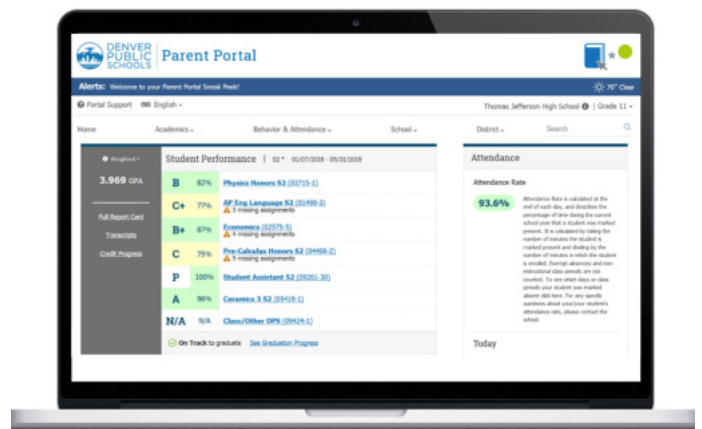

¡Descargue la aplicación y use su teléfono celular!

Busque el DPS Portal

Use el portal para:

- El proceso de inscripción de estudiantes
- Supervisar las calificaciones y asistencia de su hijo
- Enviar correos electrónicos directamente a los maestros
- ¡Y mucho más!

¿Necesita ayuda?

COMUNÍQUESE CON DPS:

Teléfono: 720-423-3163

Correo electrónico: dps_portalteam@dpsk12.org