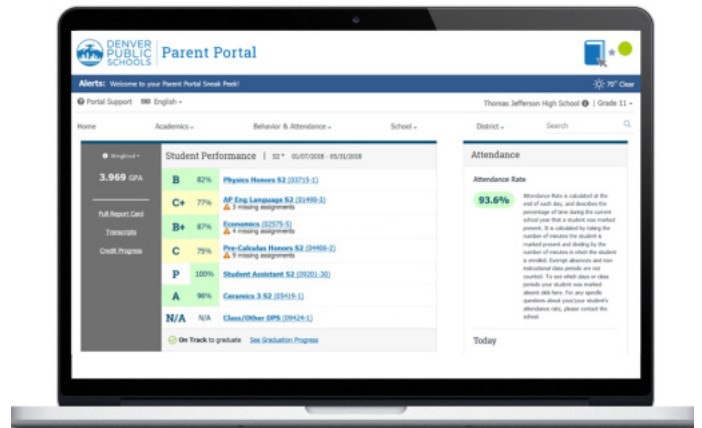

Connect to your parent portal

Go online --> myportal.dpsk12.org

Creating your account is easy!

- Visit myportal.dpsk12.org
- Select Create an Account
- Follow the online prompts

If you already have an account, login:

Everything you need in one place!

Use the portal for:

- Student registration process
- Tracking your child's grades and attendance
- Emailing teachers directly
- And much more!

Go mobile and download the app!