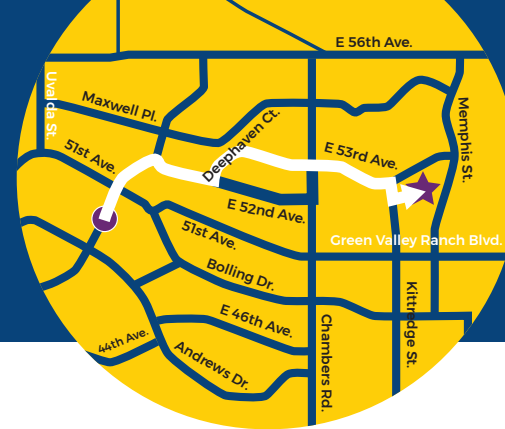

STRIVE PREP - MONTBELLO IS GETTING A NEW HOME!

The new location is just 2 miles east of the current location at the Rachel B. Noel Campus

Our STRIVE Prep - Montbello campus has lived at its current location since 2015 on a shared campus with two other district schools. The location is the former home of a high school and with community support, the school board made the decision to turn it back into a high school and relocate the

existing schools to new locations after the 2021-22 school year. STRIVE Prep - Montbello will be in the new building, fully enrolled and operational by the start of the 2022-2023 school year.

TIMELINE

October - June	November - May	May - July	June 2	August 17
Planning and preparing	Open houses, come visit	Physical move	2021-22 school year ends	2022-23 school year begins

¡STRIVE PREP - MONTBELLO TENDRÁ UN NUEVO HOGAR!

La nueva ubicación está a tan solo 2 millas al este de la ubicación actual, en el campus Rachel B. Noel

Nuestro campus de STRIVE Prep - Montbello ha estado en su ubicación actual desde 2015, en un campus compartido con otras dos escuelas del distrito. El nuevo edificio es la antigua casa de una escuela secundaria, y con el apoyo de la comunidad, la junta escolar tomó la decisión de convertirla nuevamente en una escuela secundaria