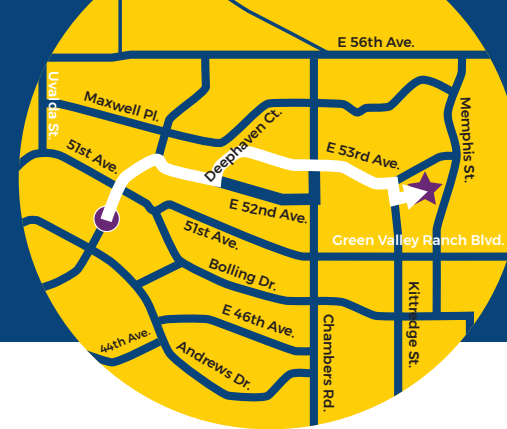

STRIVE PREP - MONTBELLO IS GETTING A NEW HOME!

The new location is just 2 miles east of the current location at the Rachel B. Noel Campus

Our STRIVE Prep - Montbello campus has lived at its current location since 2015 on a shared campus with two other district schools. The location is the former home of a high school and with community support, the school board made the decision to turn it back into a high school and relocate the

Free transportation

Provided for all students

Our signature small class sizes

Play a part in the move and stay up-to-date on all things relocation

 **STRIVE Prep**
MONTBELLO

Learn more:
striveprep.org/MontbelloMoves

¡STRIVE PREP - MONTBELLO TENDRÁ UN NUEVO HOGAR!

La nueva ubicación está a tan solo 2 millas al este de la ubicación actual, en el campus Rachel B. Noel

Nuestro campus de STRIVE Prep - Montbello ha estado en su ubicación actual desde 2015, en un campus compartido con otras dos escuelas del distrito. El nuevo edificio es la antigua casa de una escuela secundaria, y con el apoyo de la comunidad, la junta escolar tomó la decisión de convertirla nuevamente en una escuela secundaria